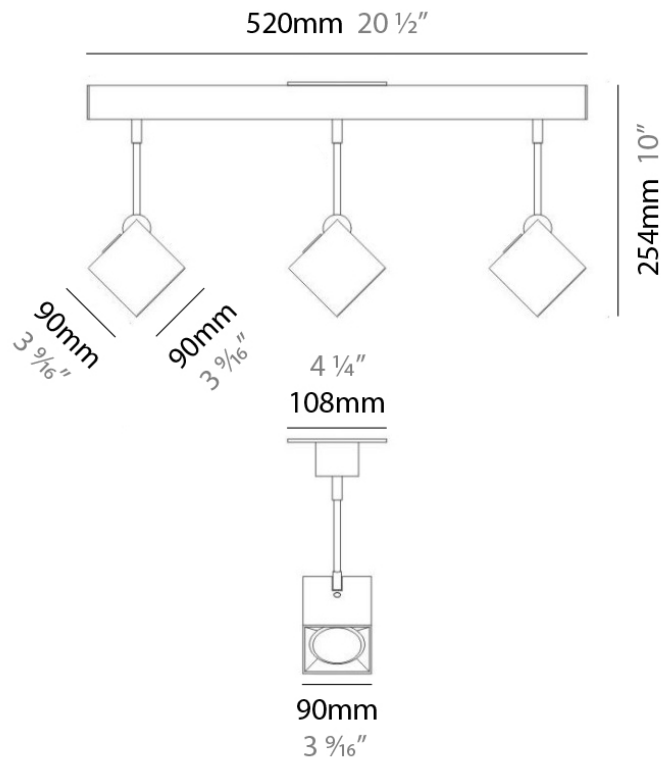

DAU SURFACE

D92017

GENERAL

Series: Dau _____
Brand: Milan _____
Division: Design _____
Mounting Type: Surface _____
Mounting Location: Ceiling _____
Subcategory: Pendant _____

PHYSICAL

Shape: Abstract _____
Length (mm): 520 _____
Length (in): 20 ½ _____
Width (mm): 110 _____
Width (in): 4 ⅝ _____
Height (mm): 254 _____
Height (in): 10 _____
Weight (kg): 1.4 _____
Weight (lbs): 3 _____
Fixture Material: Aluminum _____

ELECTRICAL

Number of Lamps: 3 _____
Lamp Type: LED Retrofit _____
Lamp Shape: MR16 _____
Bulb Included: Bulb Not Included _____
Total Output Wattage (W): 15 _____
Max. Wattage Per Lamp (W): 5 _____
Lamp Base: GU10 _____
Input Voltage (V): 120 _____

LED

Delivered Lumen Range: 500 - 999 lm _____

OPTICAL

RATINGS AND CERTIFICATIONS

Certified By: CSA Certified to UL and CSA Standards _____
IP rating: IP20 _____