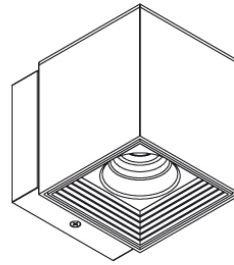

DAU SURFACE

D93189

PROJECT	_____
TYPE	_____
NOTES	_____
QUANTITY	_____
DATE	_____

GENERAL

Series: Dau
Brand: Milan
Division: Design
Mounting Type: Surface
Mounting Location: Wall
Subcategory: Up/Down Light

PHYSICAL

Shape: Cube
Length (mm): 80
Length (in): 3 1/8
Height (mm): 101
Height (in): 4
Extension (mm): 114
Extension (in): 4 1/2
Light Distribution: Direct
Weight (kg): 4.5
Weight (lbs): 10

ELECTRICAL

Lamp Type: LED
Max. Wattage Per Lamp (W): 10
Dimming: Non-Dimmable
Driver Included: Yes
Driver Type: Constant Current
Driver Class: Class 2
Input Voltage (V): 120

LED

Delivered Lumen Range: 500 - 999 lm
Number of LEDs: 1
Color Temperature (°K): 2700
Max. Delivered Lumen (lm): 829.93
Nominal Lumen (lm): 1010
CRI: >80 CRI

OPTICAL

Reflector°: 50° (available in 24° and 32° upon request)

RATINGS AND CERTIFICATIONS

Certified By: CSA Certified to UL and CSA Standards
IP rating: IP44